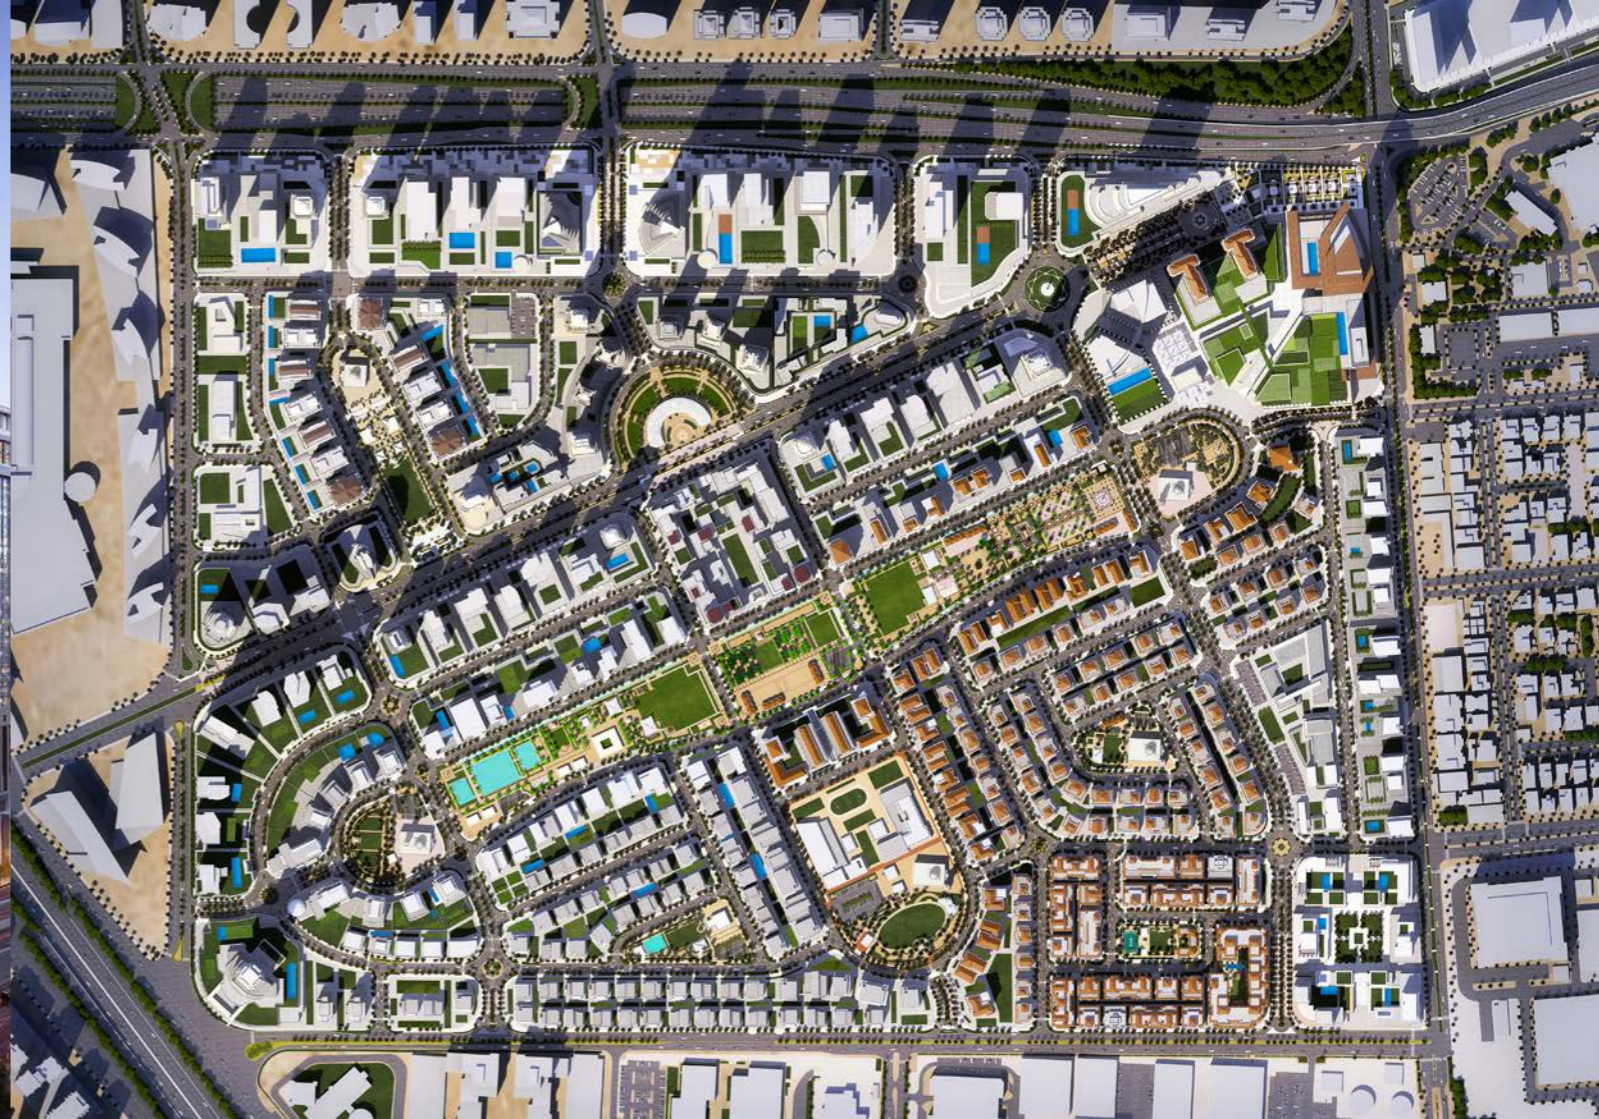

DESIGN

JUMEIRAH GULF ESTATE

LOCATION

Dubai, United Arab Emirates

ASSOCIATES

Dewan Architects + Engineers

DESIGN

RED SEA VILLAGE DEVELOPMENT